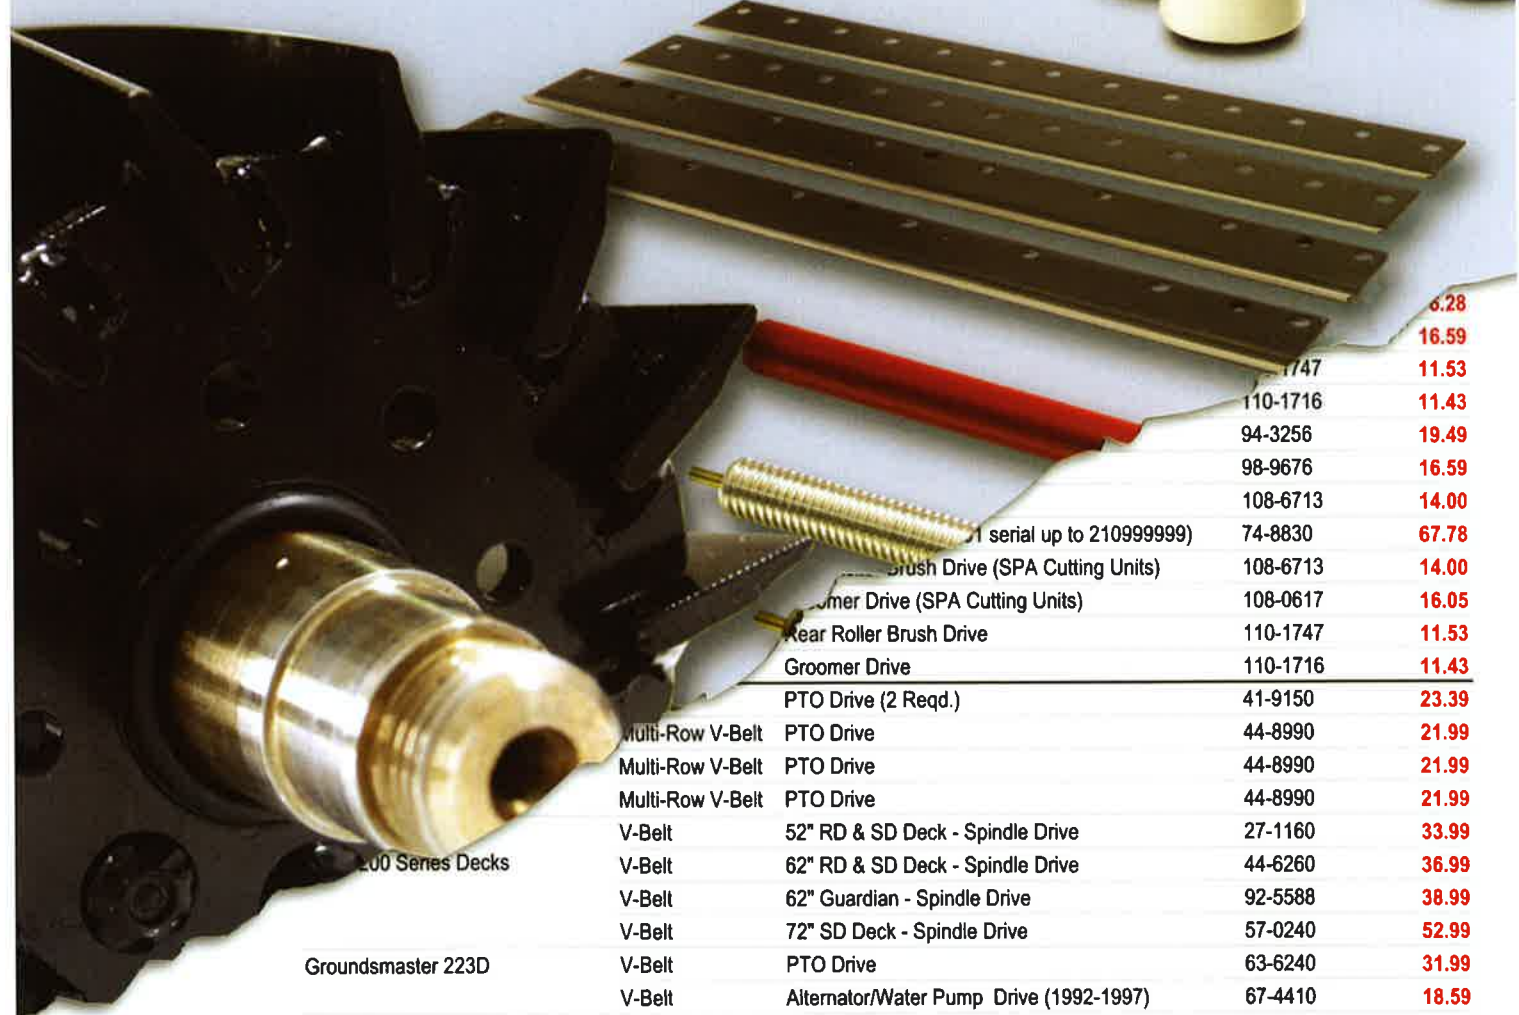

Performance Parts Program = The Real Deal

Invest in your facility. Invest in your equipment. Invest and save money with Toro's Performance Parts Program. Now is the time to get those machines ready for the 2010 growing season and do it with genuine Toro parts.

What the Performance Parts Program means to you is that the real deal – Toro parts – are delivered to your door at the same price, or in many cases, less than those cheaper, unreliable imitation parts.

Don't work against yourself by putting will fit parts in your Toro. Buy the same parts that your Toro came with when it rolled off the line at the Toro Factory.

AND HERE'S MORE FOR YOU – Now through February 28th, buy \$500 worth of Toro parts through the Performance Parts Program and get **FREE SHIPPING!** Call **888-PRO-TURF** and get **true PERFORMANCE.**