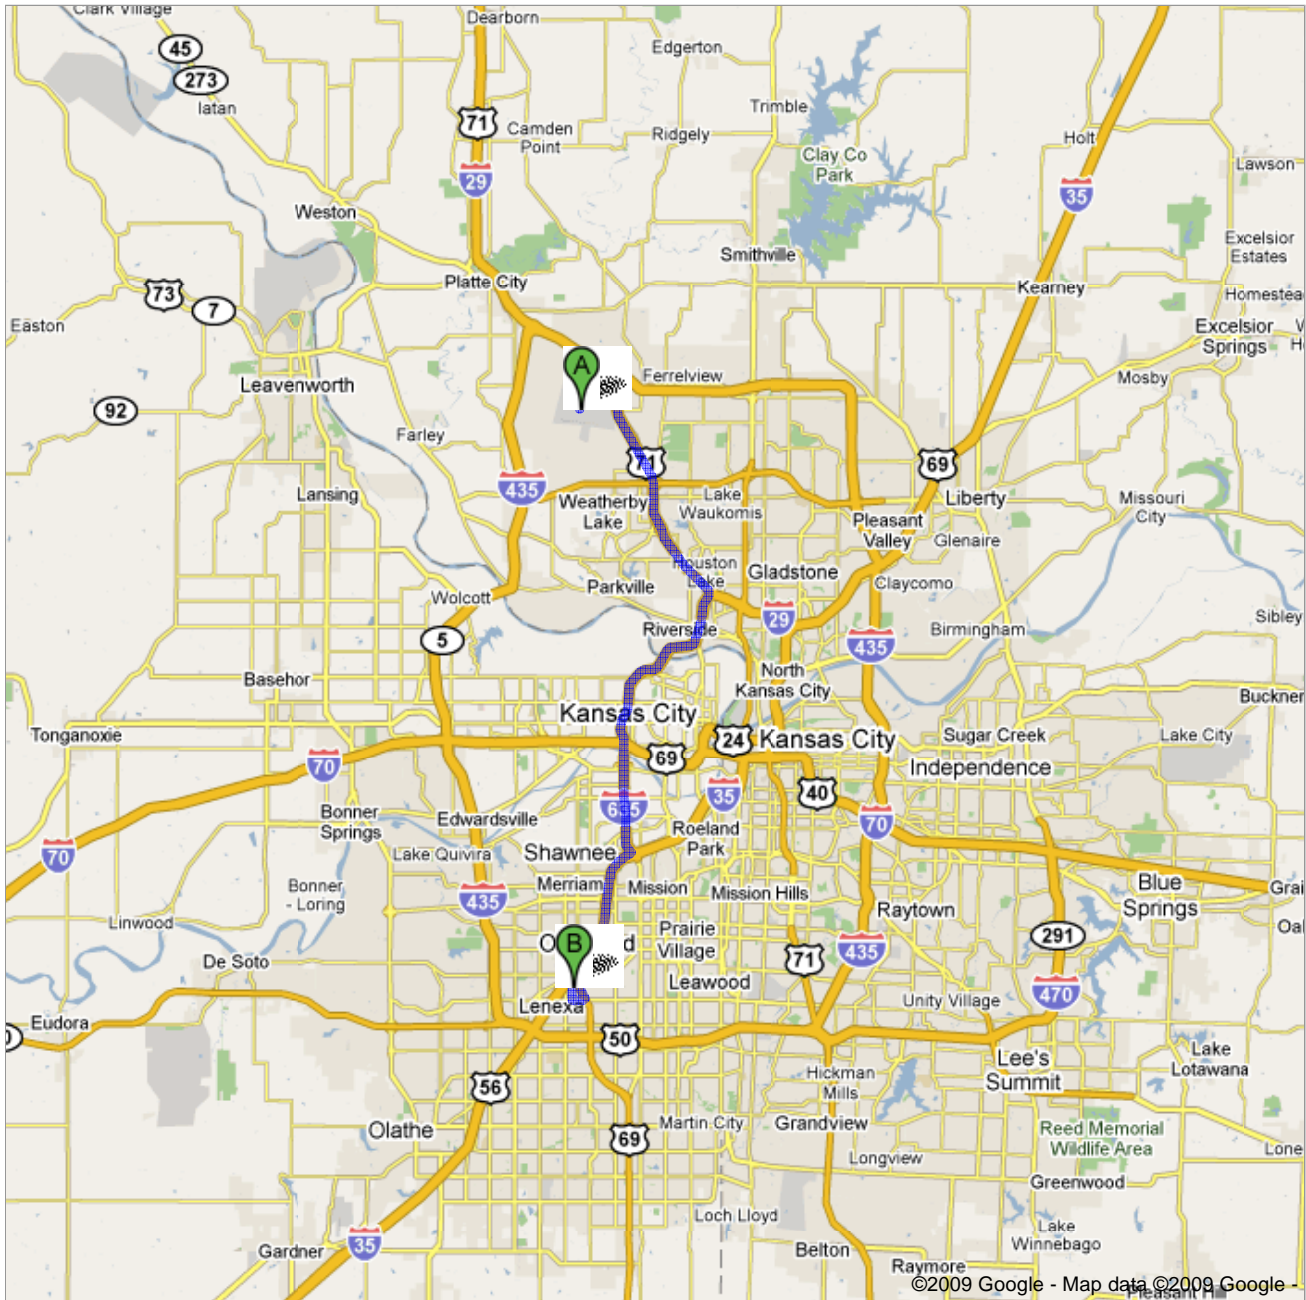

Directions to 9108 Bond St, Overland Park, KS 66214
31.3 mi – about 33 mins
KCI Airport to PTP Kansas/Missouri Office

 Kansas City International Airport, Weatherby Lake, MO 64153

- | | | |
|---|--|-----------------------------|
| | 1. Head north on International Cir toward East Dr/North Dr | go 295 ft
total 295 ft |
|  | 2. Slight right at L P Cookingham Dr
About 3 mins | go 1.3 mi
total 1.3 mi |
| | 3. Continue on Cookingham/NW Cookingham Dr E
About 1 min | go 0.5 mi
total 1.8 mi |
|  | 4. Merge onto I-29 S/US-71 S via the ramp to Kansas City
About 9 mins | go 9.4 mi
total 11.2 mi |
|  | 5. Take the exit onto I-635 S
Entering Kansas
About 11 mins | go 12.4 mi
total 23.5 mi |
|  | 6. Take the exit toward I-35 S | go 0.1 mi
total 23.7 mi |
|  | 7. Keep right at the fork to continue toward I-35 S and merge onto I-35 S
About 4 mins | go 4.6 mi
total 28.3 mi |
|  | 8. Slight right at Overland Pkwy/US-69 S (signs for US-69 S/Overland Pkwy)
About 2 mins | go 1.8 mi
total 30.1 mi |
|  | 9. Take the exit toward W 95th St | go 0.2 mi
total 30.3 mi |
|  | 10. Turn right at W 95th St
About 1 min | go 0.5 mi
total 30.8 mi |
|  | 11. Turn right toward W 93rd St | go 0.2 mi
total 31.0 mi |
|  | 12. Turn right at W 93rd St | go 26 ft
total 31.0 mi |
|  | 13. Take the 1st left onto Bond St
Destination will be on the left
About 1 min | go 0.2 mi
total 31.3 mi |

 9108 Bond St, Overland Park, KS 66214

These directions are for planning purposes only. You may find that construction projects, traffic, weather, or other events may cause conditions to differ from the map results, and you should plan your route accordingly. You must obey all signs or notices regarding your route.

Map data ©2009 , Google